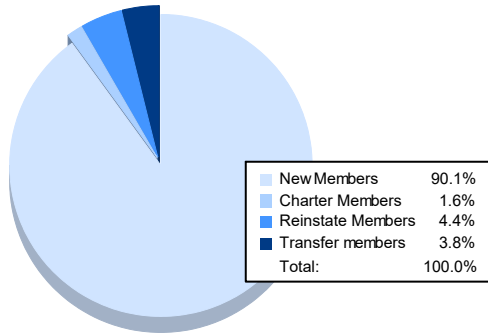

Year	New Clubs	Dropped Clubs	Gain/ Loss Clubs	New Members	Charter Members	Reinstate Members	Transfer Members	Total Member Added	Total Members Dropped	Gain/ Loss Members
2016-2017	0	1	-1	194	3	11	6	214	265	-51
2017-2018	1	1	0	265	25	10	17	317	276	41
2018-2019	0	0	0	185	0	6	10	201	267	-66
2019-2020	1	0	1	184	21	3	6	214	217	-3
2020-2021	0	6	-6	164	3	8	7	182	395	-213
<b>Average</b>	<b>0</b>	<b>2</b>	<b>-1</b>	<b>198</b>	<b>10</b>	<b>8</b>	<b>9</b>	<b>226</b>	<b>284</b>	<b>-58</b>

### Membership Composition June 2021 Cumulative