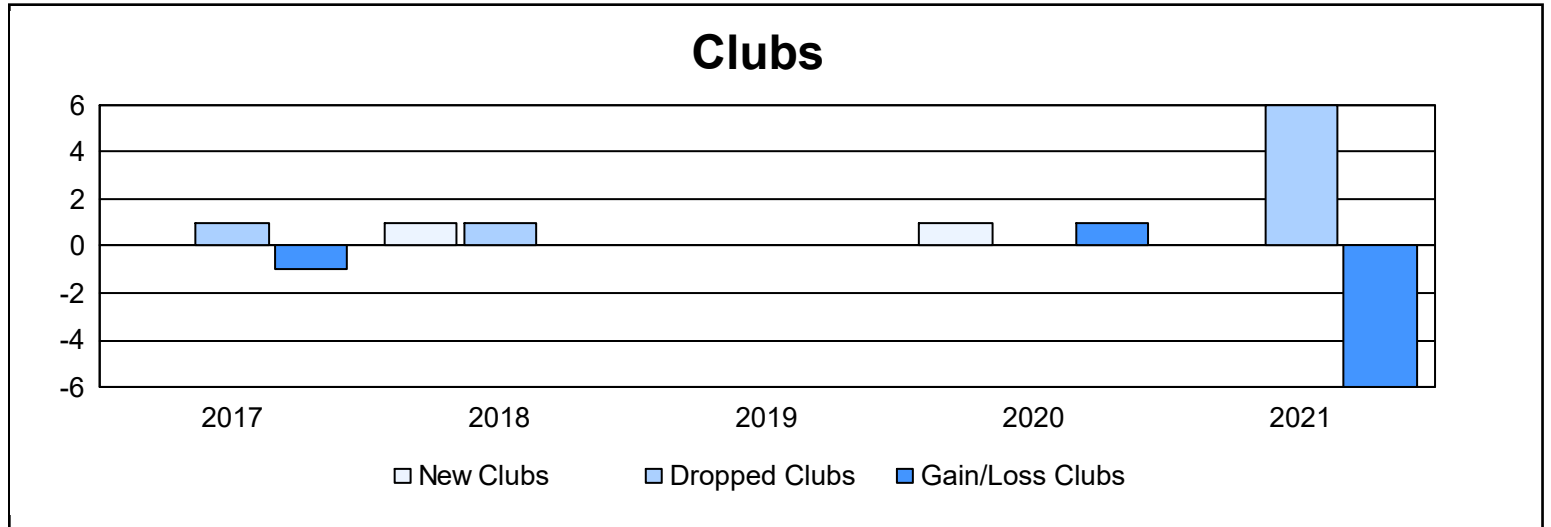

Year	New Clubs	Dropped Clubs	Gain/ Loss Clubs	New Members	Charter Members	Reinstate Members	Transfer Members	Total Member Added	Total Members Dropped	Gain/ Loss Members
2016-2017	0	1	-1	194	3	11	6	214	265	-51
2017-2018	1	1	0	265	25	10	17	317	276	41
2018-2019	0	0	0	185	0	6	10	201	267	-66
2019-2020	1	0	1	184	21	3	6	214	217	-3
2020-2021	0	6	-6	164	3	8	7	182	395	-213
<b>Average</b>	<b>0</b>	<b>2</b>	<b>-1</b>	<b>198</b>	<b>10</b>	<b>8</b>	<b>9</b>	<b>226</b>	<b>284</b>	<b>-58</b>

### Membership Composition June 2021 Cumulative