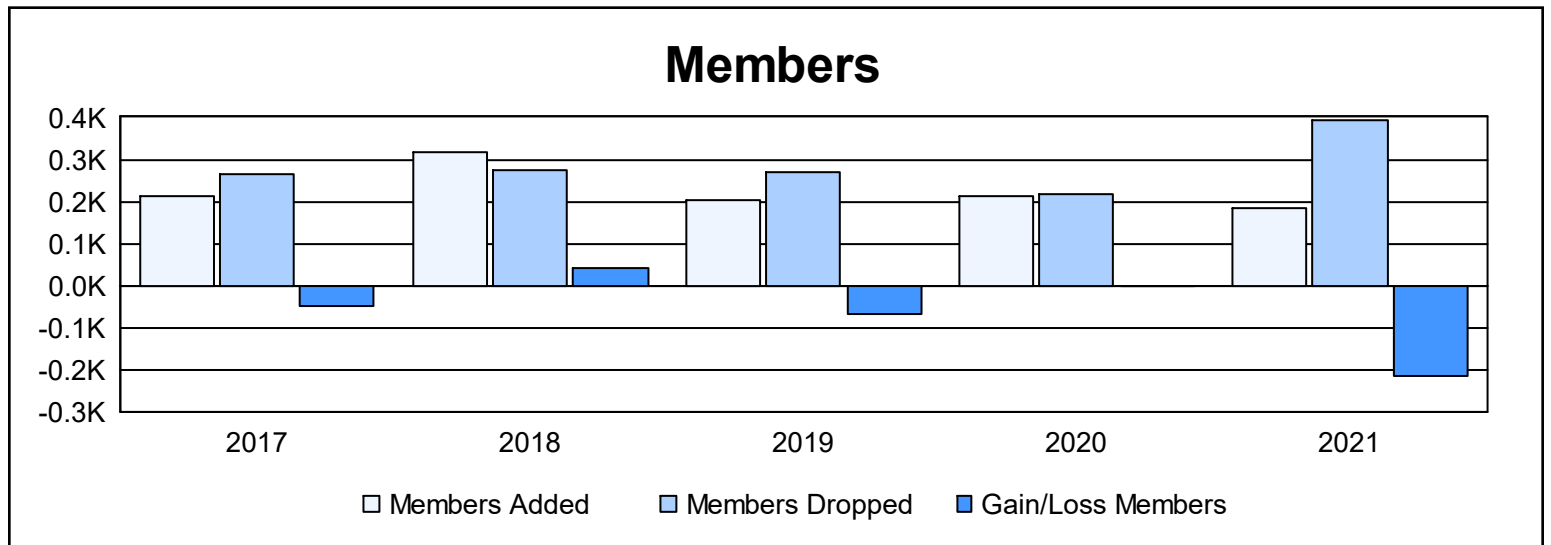

Year	New Clubs	Dropped Clubs	Gain/ Loss Clubs	New Members	Charter Members	Reinstate Members	Transfer Members	Total Member Added	Total Members Dropped	Gain/ Loss Members
2016-2017	0	1	-1	194	3	11	6	214	265	-51
2017-2018	1	1	0	265	25	10	17	317	276	41
2018-2019	0	0	0	185	0	6	10	201	267	-66
2019-2020	1	0	1	184	21	3	6	214	217	-3
2020-2021	0	6	-6	164	3	8	7	182	395	-213
<b>Average</b>	<b>0</b>	<b>2</b>	<b>-1</b>	<b>198</b>	<b>10</b>	<b>8</b>	<b>9</b>	<b>226</b>	<b>284</b>	<b>-58</b>

### Membership Composition June 2021 Cumulative